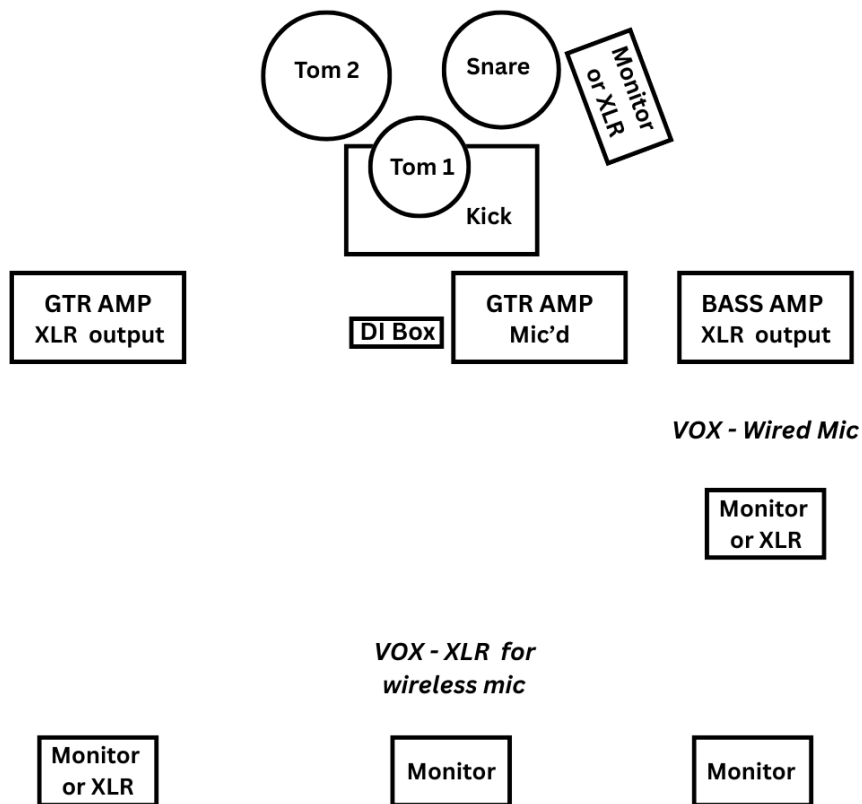

2026 TECHNICAL RIDER

INPUT LIST

- | | |
|--------------|-----------------|
| 1 - Kick | 7 - Bass |
| 2 - Snare | 8 - RHY GTR |
| 3 - High Tom | 9 - Lead GTR |
| 4 - Low Tom | 10 - AC GTR |
| 5 - OH - L | 11 - Vox (Bass) |
| 6 - OH - R | 12 - Vox (Main) |